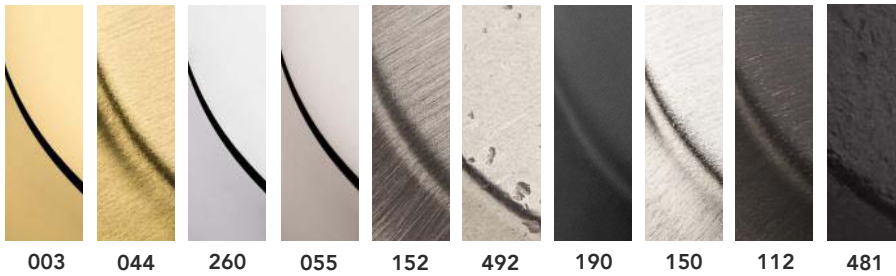

finishes

With a wide spectrum of richly detailed, designer finishes and textures, Baldwin stands alone as the finish leader. Baldwin finishes are meticulously crafted of the finest materials offered in a broad array of Lifetime and Lacquered finishes.

003 - Lifetime (PVD) Polished Brass

044 - Lifetime (PVD) Satin Brass

260 - Polished Chrome

055 - Lifetime (PVD) Polished Nickel

152* - Matte Antique Nickel

492 - White Bronze

190 - Satin Black

150* - Satin Nickel

112* - Venetian Bronze

481* - Dark Bronze

* HAND-RELIEVED FINISH VARIANCES: (112, 150, 152, 481)

Product finishes which are HAND RELIEVED may vary in luster, hue and appearance as a result of handcrafted variances in the final finishing step.

BALDWIN RESERVE OFFERS TEN HAND-CRAFTED FINISHES TO CUSTOMIZE THE LOOK OF YOUR HARDWARE

Backed by an industry leading limited 25-year finish warranty on all lock products.

Matte versions of popular Baldwin Estate™ finishes including Matte Antique Nickel (152) and Satin Black (190).

Two Baldwin finishes, exclusively developed for Reserve; Dark Bronze (481) and White Bronze (492). These finishes replicate a sand cast look but are manufactured with a durable lacquer finishing process.