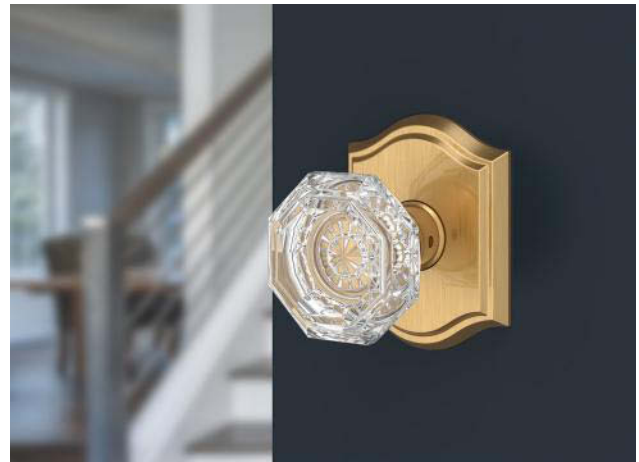

Traditional Square Deadbolt (TSD)

Traditional Arch Deadbolt (TAD)

Curve (CUR)
Shown with Traditional Round Rose

Decorative (DEC)
Shown with Traditional Arch Rose

Federal (FED)
Shown with Traditional Square Rose

Square Bevel (SBE)
Egress Trim

Elizabeth Arch (EBE)
Egress Trim

Traditional Arch (TAE)
Egress Trim

Chesapeake Multipoint

Del Mar Multipoint

Rectangular Bell Button

Oval Bell Button

Arch Bell Button