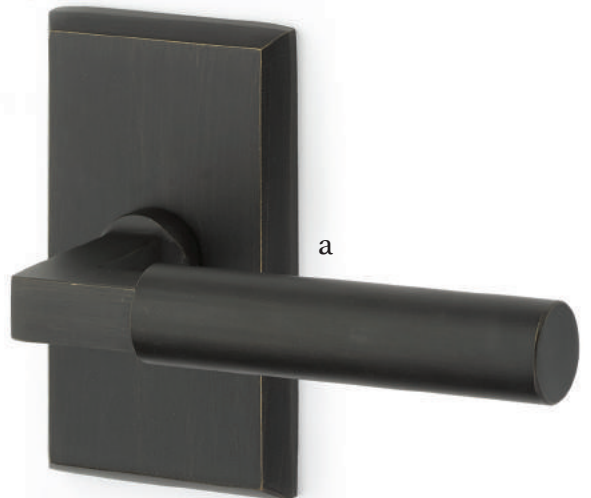

Passage & Privacy Leversets

Mix and match rustic levers, rosettes, and finishes showcase a durable style in a bronze patina finish.

a

b

c

- a. Bryce Lever
  with #3 Rosette Medium Bronze Patina
- b. Cimarron Lever
  with #2 Rosette Medium Bronze Patina
- c. Mariposa Lever
  with #4 Rosette Tumbled White Bronze