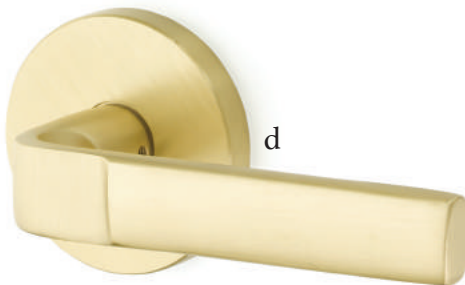

- a. **T-Bar** Polished Nickel - Lifetime . **Hammered** Polished Nickel - Lifetime with **Square Rosette** Polished Nickel - Lifetime
- b. **L-Square** Polished Nickel - Lifetime . **Tribeca** Unlacquered Brass with **Square Rosette** Unlacquered Brass
- c. **L-Square** Satin Brass . **Tribeca** Satin Brass with **Urban Modern Rosette** Satin Brass
- d. **L-Square** Polished Chrome . **Faceted** Flat Black with **Square Rosette** Flat Black
- e. **T-Bar** Unlacquered Brass . **Faceted** Polished Chrome with **Disk Rosette** Flat Black
- f. **T-Bar** Flat Black . **Knurled** Satin Brass with **Urban Modern Rosette** Flat Black

Top **Breslin Lever** with **Square Rosette** Satin Brass

Bottom **Dumont Lever** with **Modern Rectangular Rosette** Polished Chrome

Passage & Privacy Leversets

With no predetermined combination of levers, rosettes and finishes, we let you define your own style.