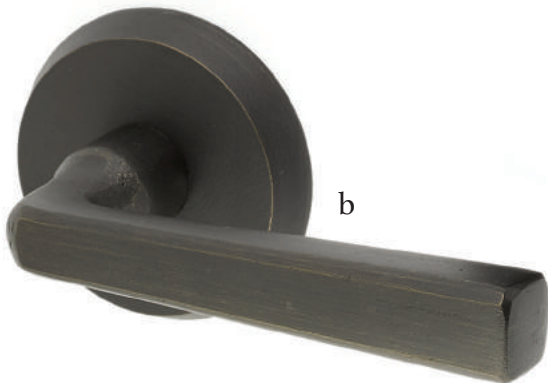

Passage & Privacy Leversets

Mix and match rustic levers, rosettes, and finishes showcase a durable style in a bronze patina finish.

a

b

c

- a. Bryce Lever
  with #3 Rosette Medium Bronze Patina
- b. Cimarron Lever
  with #2 Rosette Medium Bronze Patina
- c. Mariposa Lever
  with #4 Rosette Tumbled White Bronze