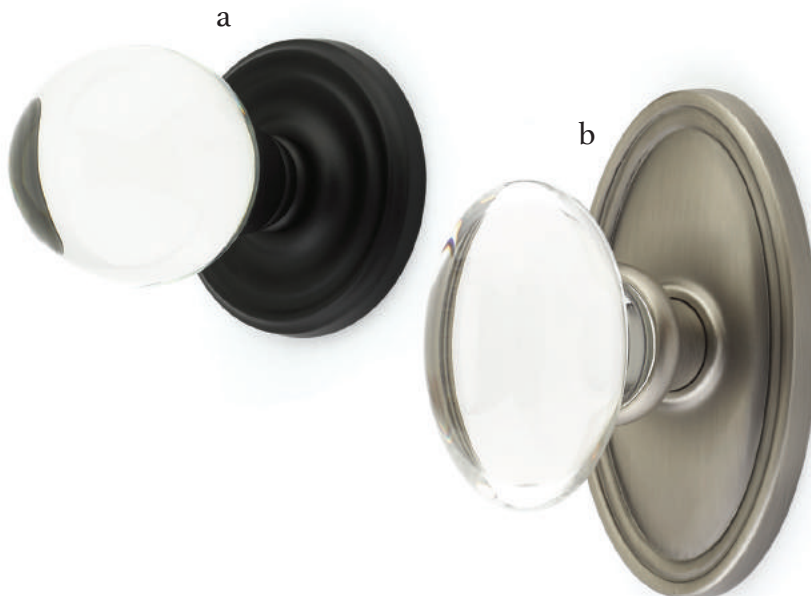

Passage & Privacy Knobsets

Crystal & Porcelain

Timeless materials with intricate details offer a chic aesthetic.

- **a. Bristol Knob**
  with Regular Rosette Flat Black
- **b. Hampton Knob**
  with Oval Rosette Pewter