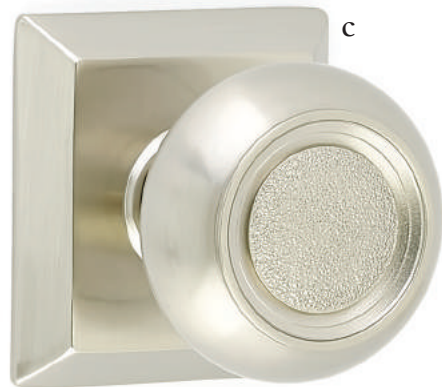

Passage & Privacy Knobsets

Decorative styles for the traditional home.

- **a. Rope Knob**
  with Wilshire Rosette Satin Nickel
- **b. Ribbon & Reed Knob**
  with Ribbon & Reed Rosette Pewter
- **c. Belmont Knob**
  with Quincy Rosette Satin Nickel
- **d. Victoria Knob**
  with Rope Rosette French Antique
- **e. Oval Beaded Knob**
  with Oval Rosette Oil Rubbed Bronze
- **f. Lancaster Knob**
  with Rectangular Rosette Oil Rubbed Bronze