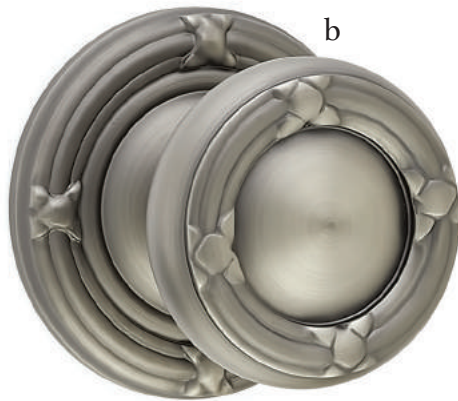

Passage & Privacy Knobsets

Decorative styles for the traditional home.

- **a. Rope Knob**
  with Wilshire Rosette Satin Nickel
- **b. Ribbon & Reed Knob**
  with Ribbon & Reed Rosette Pewter
- **c. Belmont Knob**
  with Quincy Rosette Satin Nickel
- **d. Victoria Knob**
  with Rope Rosette French Antique
- **e. Oval Beaded Knob**
  with Oval Rosette Oil Rubbed Bronze
- **f. Lancaster Knob**
  with Rectangular Rosette Oil Rubbed Bronze