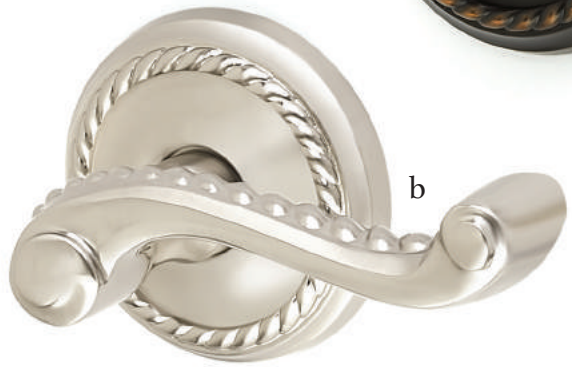

Sideplate Locksets

Decorated styles with Victorian and Colonial influences.
Emtek sideplate locks are available in both keyed and non-keyed functions.

Victoria Keyed
3-5/8" C-to-C with Victoria Knob
Oil Rubbed Bronze

Oval Beaded Non-Keyed
7" Overall with Beaded Egg Knob
Satin Nickel

Rope Keyed
5-1/2" C-to-C with Rope Knob
French Antique

Belmont Non-Keyed
7-1/2" Overall with Belmont Knob
Polished Brass - Lifetime

Unlacquered Brass
US3NL

Polished Brass - Lifetime
US3

French Antique
US7

Oil Rubbed Bronze
US10B

Satin Nickel
US15

Pewter
US15A

Polished Chrome
US26

Merrimack Lever with Wilshire Rosette Satin Nickel

Passage & Privacy Leversets

Levers with beautiful detailing, perfect for adding a touch of heritage.

a. Merrimack Lever with Rope Rosette Oil Rubbed Bronze

b. Rope Lever with Rope Rosette Satin Nickel

- c. Coventry Lever**
with Rope Rosette French Antique
- d. Elan Lever**
with Oval Rosette Pewter
- e. Wembley Lever**
with Regular Rosette Oil Rubbed Bronze
- f. Santa Fe Lever**
with Quincy Rosette Polished Brass - Lifetime
- g. Ribbon & Reed Lever**
with #8 Rosette Oil Rubbed Bronze