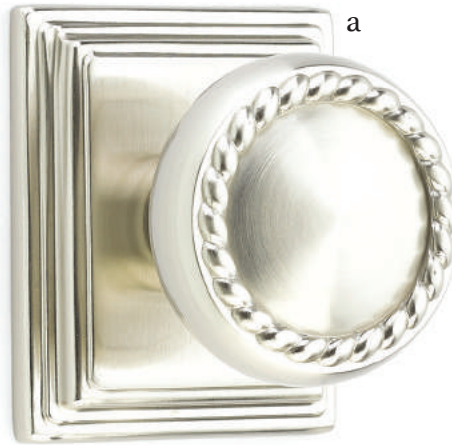

Passage & Privacy Knobsets

Decorative styles for the traditional home.

- **a. Rope Knob**
  with Wilshire Rosette Satin Nickel
- **b. Ribbon & Reed Knob**
  with Ribbon & Reed Rosette Pewter
- **c. Belmont Knob**
  with Quincy Rosette Satin Nickel
- **d. Victoria Knob**
  with Rope Rosette French Antique
- **e. Oval Beaded Knob**
  with Oval Rosette Oil Rubbed Bronze
- **f. Lancaster Knob**
  with Rectangular Rosette Oil Rubbed Bronze