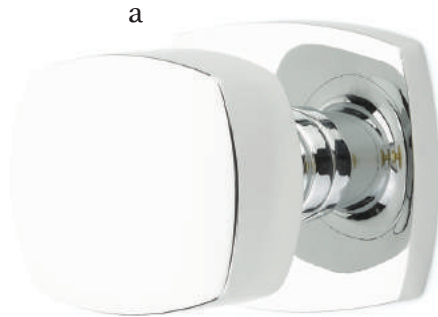

Passage & Privacy Knobsets

Chic knobs and geometric rosettes combined to create your custom style.