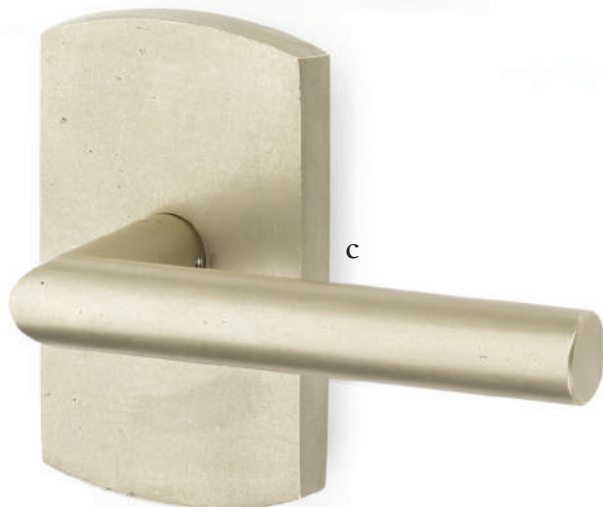

Stretto Rectangular Privacy
1-1/2" x 11" with Teton Lever
Flat Black Bronze Patina

Sideplate Locksets

- a. Missoula Non-Keyed**
7-1/4" Overall with Round Knob
Flat Black Bronze Patina
- b. Missoula Keyed**
5-1/2" C-to-C with Yuma Lever
Tumbled White Bronze
- c. Rectangular Keyed**
5-1/2" C-to-C with Butte Knob
Medium Bronze Patina
- d. Rectangular Non-Keyed**
7" Overall with Bronze Egg Knob
Tumbled White Bronze

Passage & Privacy Leversets

Mix and match rustic levers, rosettes, and finishes showcase a durable style in a bronze patina finish.

a

b

c

- a. Bryce Lever
with #3 Rosette Medium Bronze Patina
- b. Cimarron Lever
with #2 Rosette Medium Bronze Patina
- c. Mariposa Lever
with #4 Rosette Tumbled White Bronze