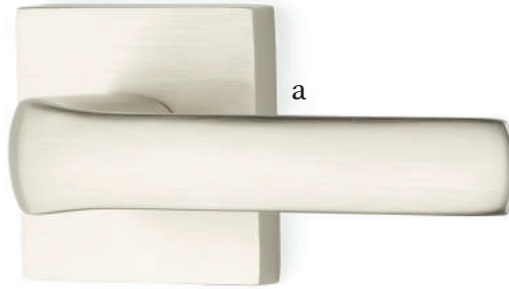

- a. **T-Bar** Polished Nickel - Lifetime . **Hammered** Polished Nickel - Lifetime with **Square Rosette** Polished Nickel - Lifetime
- b. **L-Square** Polished Nickel - Lifetime . **Tribeca** Unlacquered Brass with **Square Rosette** Unlacquered Brass
- c. **L-Square** Satin Brass . **Tribeca** Satin Brass with **Urban Modern Rosette** Satin Brass
- d. **L-Square** Polished Chrome . **Faceted** Flat Black with **Square Rosette** Flat Black
- e. **T-Bar** Unlacquered Brass . **Faceted** Polished Chrome with **Disk Rosette** Flat Black
- f. **T-Bar** Flat Black . **Knurled** Satin Brass with **Urban Modern Rosette** Flat Black

Top **Breslin Lever** with **Square Rosette** Satin Brass

Bottom **Dumont Lever** with **Modern Rectangular Rosette** Polished Chrome

Passage & Privacy Leversets

With no predetermined combination of levers, rosettes and finishes, we let you define your own style.