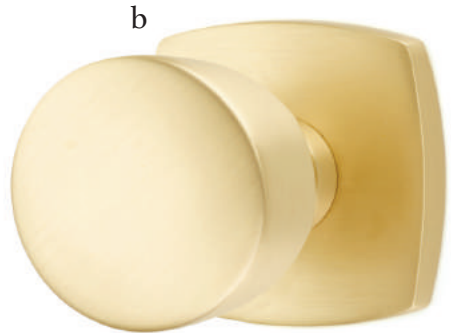

Passage & Privacy Knobsets

Chic knobs and geometric rosettes combined to create your custom style.