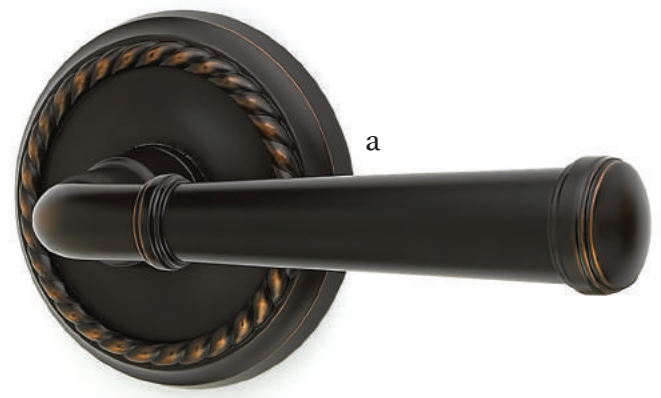

a. Merrimack Lever with Rope Rosette Oil Rubbed Bronze