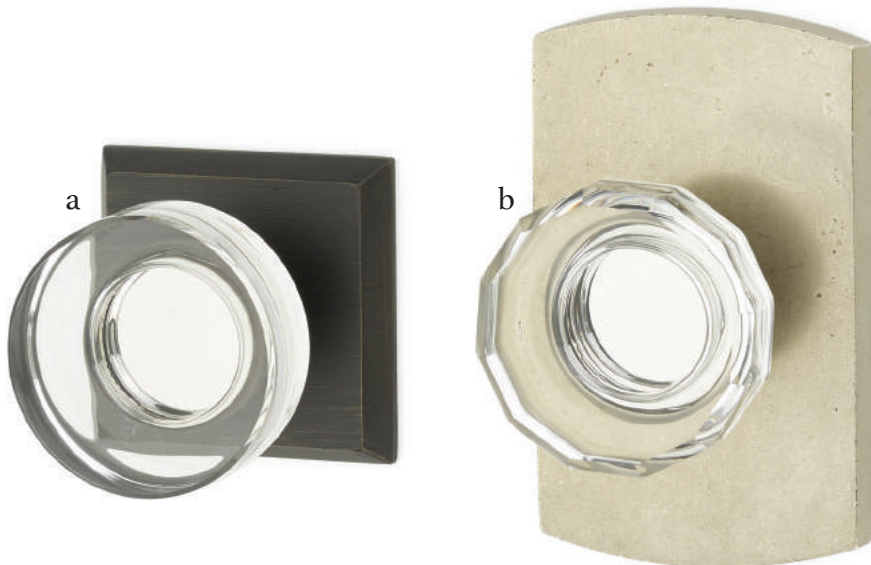

Passage & Privacy Knobsets

Pair your own combination of knobs and rosettes for a look that will gracefully evolve over time and through usage.