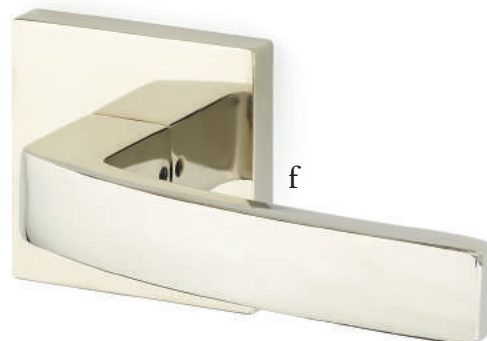

- **a. Spencer Lever**
  with Square Rosette Satin Nickel
- **b. Myles Lever**
  with Disk Rosette Flat Black
- **c. Dumont Lever**
  with Modern Rectangular Rosette Polished Chrome
- **d. Aston Lever**
  with Disk Rosette Satin Brass
- **e. Freestone Lever**
  with Urban Modern Rosette Satin Nickel
- **f. Breslin Lever**
  with Square Rosette Polished Nickel - Lifetime