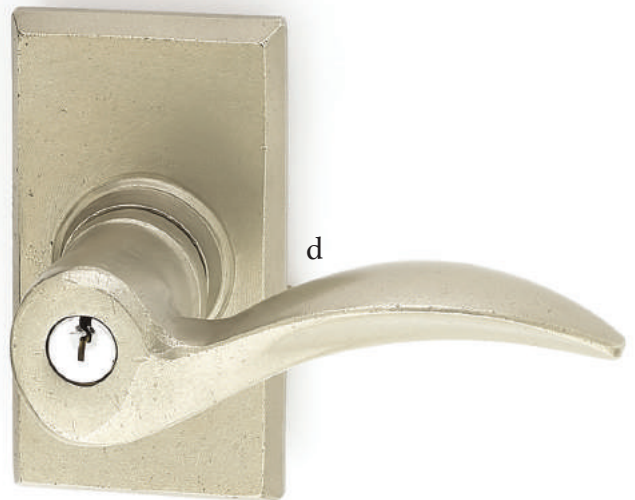

Ridgemont Deadbolt
Tumbled White Bronze

#4 Deadbolt
Flat Black Bronze Patina

Key-in-Knob/Lever Locksets

a

b

c

d

- a. **Winchester Key-in-Knob**
with #4 Rosette Flat Black Bronze Patina
- b. **Durango Key-in-Lever**
with #1 Rosette Medium Bronze Patina
- c. **Winchester Key-in-Knob**
with #2 Rosette Medium Bronze Patina
- d. **Durango Key-in-Lever**
with #3 Rosette Tumbled White Bronze

Stretto Narrow Trim Locksets

Modern trim styles cast in bronze to create a truly unique look.

Stretto Rectangular Non-Keyed
2" x 10" with Round Knob
Tumbled White Bronze

Stretto Rectangular Keyed
2" x 10" with Modern Square Crystal Knob
Medium Bronze Patina

Stretto Rectangular Privacy
1-1/2" x 11" with Teton Lever
Flat Black Bronze Patina

Sideplate Locksets

- a. Missoula Non-Keyed**
7-1/4" Overall with Round Knob
Flat Black Bronze Patina
- b. Missoula Keyed**
5-1/2" C-to-C with Yuma Lever
Tumbled White Bronze
- c. Rectangular Keyed**
5-1/2" C-to-C with Butte Knob
Medium Bronze Patina
- d. Rectangular Non-Keyed**
7" Overall with Bronze Egg Knob
Tumbled White Bronze