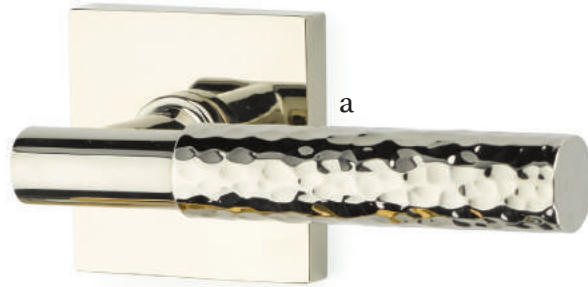

New level of customization. Choose your textured lever grip, stem design, and pair with any of our available rosettes options-- in any mix of finishes--for hundreds of unique combinations, made just for you and your home project.

- a. **T-Bar** Polished Nickel - Lifetime . **Hammered** Polished Nickel - Lifetime with **Square Rosette** Polished Nickel - Lifetime
- b. **L-Square** Polished Nickel - Lifetime . **Tribeca** Unlacquered Brass with **Square Rosette** Unlacquered Brass
- c. **L-Square** Satin Brass . **Tribeca** Satin Brass with **Urban Modern Rosette** Satin Brass
- d. **L-Square** Polished Chrome . **Faceted** Flat Black with **Square Rosette** Flat Black
- e. **T-Bar** Unlacquered Brass . **Faceted** Polished Chrome with **Disk Rosette** Flat Black
- f. **T-Bar** Flat Black . **Knurled** Satin Brass with **Urban Modern Rosette** Flat Black