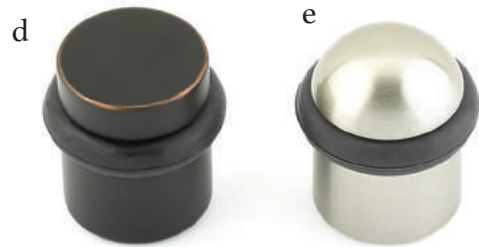

Window Utility Pulls

- g. **Window Utility Pull** Oil Rubbed Bronze
- h. **Window Utility Pull** Satin Nickel
- i. **Window Utility Pull** Polished Chrome

Surface Bolts

j. Sandcast Bronze 8" Surface Bolt
Medium Bronze

k. Solid Brass 12" Surface Bolt
Satin Brass

l. Solid Brass 18" Surface Bolt
Polished Nickel - Lifetime

m. Solid Brass 6" Surface Bolt
Oil Rubbed Bronze

n. Dutch Door Bolt
Satin Nickel

Door Accessories

- a. **Ball Catch with Strike** Satin Nickel
- b. **Roller Catch with Strike** French Antique
- c. **Concealed Screw Surface Bolt** Polished Chrome
- d. **Cylinder Floor Bumper** Oil Rubbed Bronze
- e. **Cylinder Floor Bumper with Dome Cap** Satin Nickel
- f. **Kickdown Door Holder** Satin Nickel
- g. **Floor Door Bumper** Polished Brass - Lifetime
- h. **Door Stop** Oil Rubbed Bronze
- i. **Goose Style Door Stop** Oil Rubbed Bronze

a

Hinges

- a. Heavy Duty Square Barrel Solid Brass Hinge with Square Corners Satin Nickel
- b. Residential Duty Plated Steel Hinge with 5/8" Radius Corners Oil Rubbed Bronze
- c. Residential Duty Plated Steel Hinge with Square Corners Polished Brass
- d. Residential Duty Solid Brass Hinge with 5/8" Radius Corners Satin Nickel
- e. Heavy Duty Solid Brass Hinge with Square Corners Satin Brass
- f. Heavy Duty Ball Bearing Solid Brass Hinge with Square Corners French Antique
- g. Heavy Duty Ball Bearing Solid Brass Hinge with Square Corners Polished Nickel