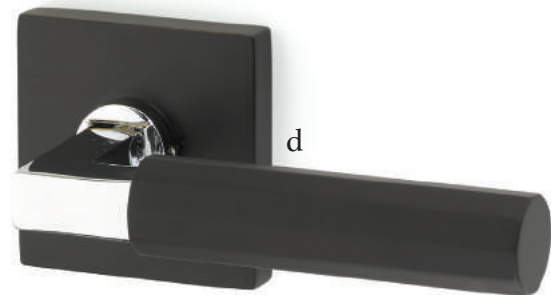

New level of customization. Choose your textured lever grip, stem design, and pair with any of our available rosettes options-- in any mix of finishes--for hundreds of unique combinations, made just for you and your home project.

- a. **T-Bar** Polished Nickel - Lifetime . **Hammered** Polished Nickel - Lifetime with **Square Rosette** Polished Nickel - Lifetime
- b. **L-Square** Polished Nickel - Lifetime . **Tribeca** Unlacquered Brass with **Square Rosette** Unlacquered Brass
- c. **L-Square** Satin Brass . **Tribeca** Satin Brass with **Urban Modern Rosette** Satin Brass
- d. **L-Square** Polished Chrome . **Faceted** Flat Black with **Square Rosette** Flat Black
- e. **T-Bar** Unlacquered Brass . **Faceted** Polished Chrome with **Disk Rosette** Flat Black
- f. **T-Bar** Flat Black . **Knurled** Satin Brass with **Urban Modern Rosette** Flat Black