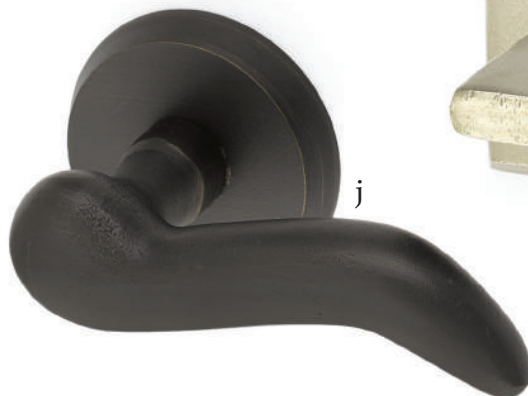

- **d. Durango Lever**
  with #1 Rosette Medium Bronze Patina
- **e. Teton Lever**
  with #6 Rosette Medium Bronze Patina
- **f. Aurora Lever**
  with #4 Rosette Flat Black Bronze Patina
- **g. Montrose Lever**
  with #3 Rosette Tumbled White Bronze
- **h. Yuma Lever**
  with #4 Rosette Medium Bronze Patina
- **i. Lariat Lever**
  with #6 Rosette Tumbled White Bronze
- **j. Cody Lever**
  with #2 Rosette Medium Bronze Patina