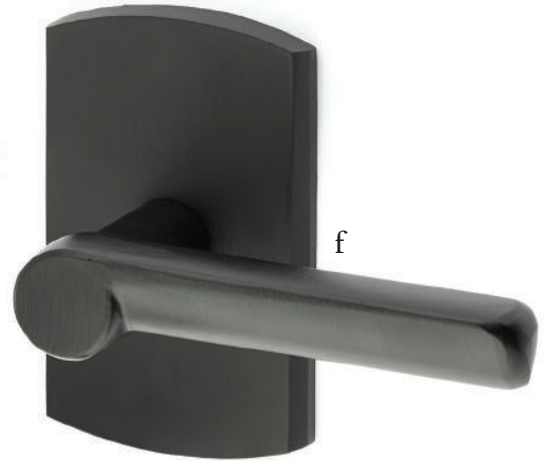

Stretto Rectangular Privacy
1-1/2" x 11" with Teton Lever
Flat Black Bronze Patina

Sideplate Locksets

- a. Missoula Non-Keyed**
7-1/4" Overall with Round Knob
Flat Black Bronze Patina
- b. Missoula Keyed**
5-1/2" C-to-C with Yuma Lever
Tumbled White Bronze
- c. Rectangular Keyed**
5-1/2" C-to-C with Butte Knob
Medium Bronze Patina
- d. Rectangular Non-Keyed**
7" Overall with Bronze Egg Knob
Tumbled White Bronze

Passage & Privacy Leversets

Mix and match rustic levers, rosettes, and finishes showcase a durable style in a bronze patina finish.

a

b

c

- a. Bryce Lever
with #3 Rosette Medium Bronze Patina
- b. Cimarron Lever
with #2 Rosette Medium Bronze Patina
- c. Mariposa Lever
with #4 Rosette Tumbled White Bronze