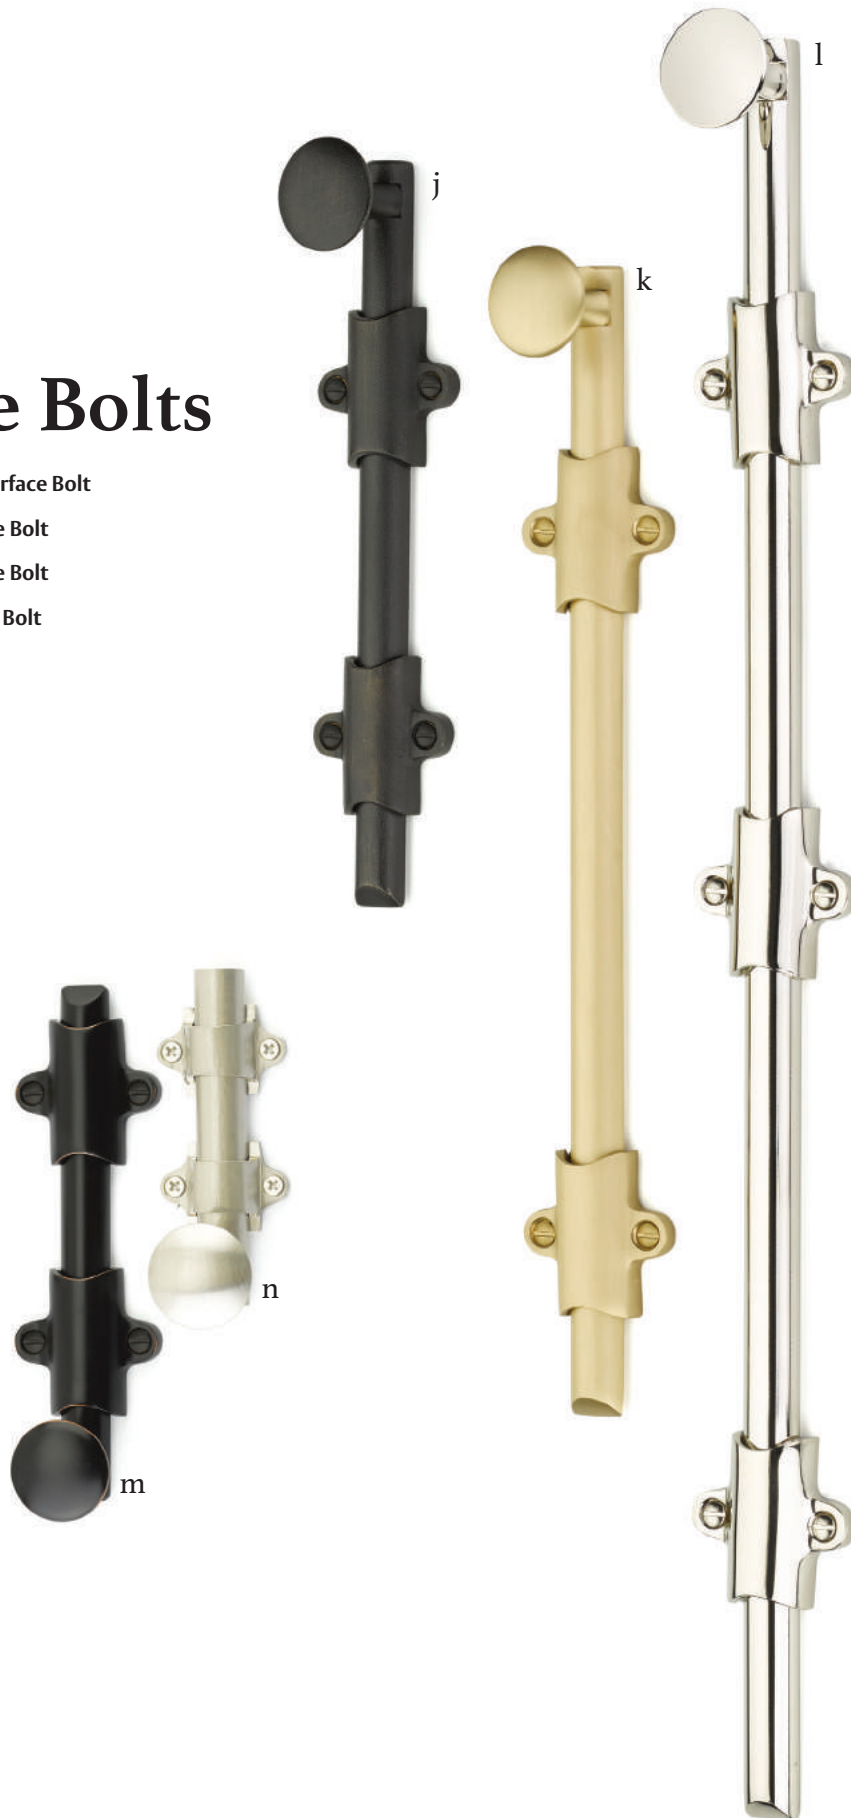

Bronze House Number
Medium Bronze Patina

Mail Slot

Satin Nickel

Push & Switch Plates

- a. **Rope Switch Plate** *Rocker 1* Satin Nickel
- b. **Colonial Switch Plate** *Toggle 1* Oil Rubbed Bronze
- c. **Colonial Switch Plate** *Duplex 1* Polished Brass - Lifetime
- d. **Modern Push Plate** Satin Nickel
- e. **Knoxville Push Plate** French Antique
- f. **Lost Wax Cast Bronze Push Plate** Medium Bronze Patina

Window Utility Pulls

- g. **Window Utility Pull** Oil Rubbed Bronze
- h. **Window Utility Pull** Satin Nickel
- i. **Window Utility Pull** Polished Chrome

Surface Bolts

j. Sandcast Bronze 8" Surface Bolt
Medium Bronze

k. Solid Brass 12" Surface Bolt
Satin Brass

l. Solid Brass 18" Surface Bolt
Polished Nickel - Lifetime

m. Solid Brass 6" Surface Bolt
Oil Rubbed Bronze

n. Dutch Door Bolt
Satin Nickel

Door Accessories

- a. **Ball Catch with Strike** Satin Nickel
- b. **Roller Catch with Strike** French Antique
- c. **Concealed Screw Surface Bolt** Polished Chrome
- d. **Cylinder Floor Bumper** Oil Rubbed Bronze
- e. **Cylinder Floor Bumper with Dome Cap** Satin Nickel
- f. **Kickdown Door Holder** Satin Nickel
- g. **Floor Door Bumper** Polished Brass - Lifetime
- h. **Door Stop** Oil Rubbed Bronze
- i. **Goose Style Door Stop** Oil Rubbed Bronze

a

Hinges

- a. Heavy Duty Square Barrel Solid Brass Hinge with Square Corners Satin Nickel
- b. Residential Duty Plated Steel Hinge with 5/8" Radius Corners Oil Rubbed Bronze
- c. Residential Duty Plated Steel Hinge with Square Corners Polished Brass
- d. Residential Duty Solid Brass Hinge with 5/8" Radius Corners Satin Nickel
- e. Heavy Duty Solid Brass Hinge with Square Corners Satin Brass
- f. Heavy Duty Ball Bearing Solid Brass Hinge with Square Corners French Antique
- g. Heavy Duty Ball Bearing Solid Brass Hinge with Square Corners Polished Nickel