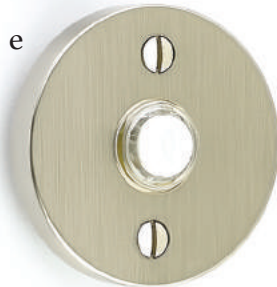

Door Accessories

Complete your home's new look with door accessories made to coordinate with Emtek door hardware.

Doorbell Buttons

- a. with Regular Rosette
  Polished Nickel - Lifetime
- b. with Small #1 Rosette
  Satin Nickel
- c. with Square Rosette
  Oil Rubbed Bronze
- d. with #1 Rosette
  Medium Bronze Patina
- e. with Disk Rosette
  Satin Nickel
- f. with Rectangular Rosette
  Polished Nickel - Lifetime
- g. with #2 Rosette
  Tumbled White Bronze
- h. with #8 Rosette
  Oil Rubbed Bronze
- i. with Oval Rosette
  Pewter
- j. with Small Modern
  Rectangular Rosette
  Polished Chrome

Doorbell Button
with #3 Rosette Medium Bronze Patina