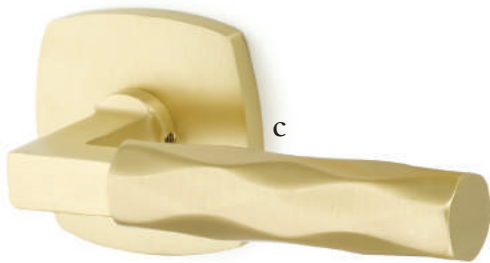

New level of customization. Choose your textured lever grip, stem design, and pair with any of our available rosettes options-- in any mix of finishes--for hundreds of unique combinations, made just for you and your home project.

- a. **T-Bar** Polished Nickel - Lifetime . **Hammered** Polished Nickel - Lifetime with **Square Rosette** Polished Nickel - Lifetime
- b. **L-Square** Polished Nickel - Lifetime . **Tribeca** Unlacquered Brass with **Square Rosette** Unlacquered Brass
- c. **L-Square** Satin Brass . **Tribeca** Satin Brass with **Urban Modern Rosette** Satin Brass
- d. **L-Square** Polished Chrome . **Faceted** Flat Black with **Square Rosette** Flat Black
- e. **T-Bar** Unlacquered Brass . **Faceted** Polished Chrome with **Disk Rosette** Flat Black
- f. **T-Bar** Flat Black . **Knurled** Satin Brass with **Urban Modern Rosette** Flat Black