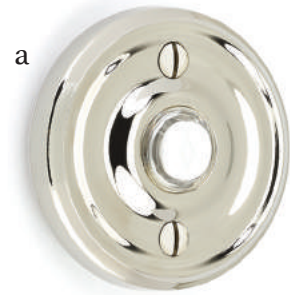

Door Accessories

Complete your home's new look with door accessories made to coordinate with Emtek door hardware.

Doorbell Buttons

- a. with Regular Rosette
  Polished Nickel - Lifetime
- b. with Small #1 Rosette
  Satin Nickel
- c. with Square Rosette
  Oil Rubbed Bronze
- d. with #1 Rosette
  Medium Bronze Patina
- e. with Disk Rosette
  Satin Nickel
- f. with Rectangular Rosette
  Polished Nickel - Lifetime
- g. with #2 Rosette
  Tumbled White Bronze
- h. with #8 Rosette
  Oil Rubbed Bronze
- i. with Oval Rosette
  Pewter
- j. with Small Modern
  Rectangular Rosette
  Polished Chrome

Doorbell Button
with #3 Rosette Medium Bronze Patina