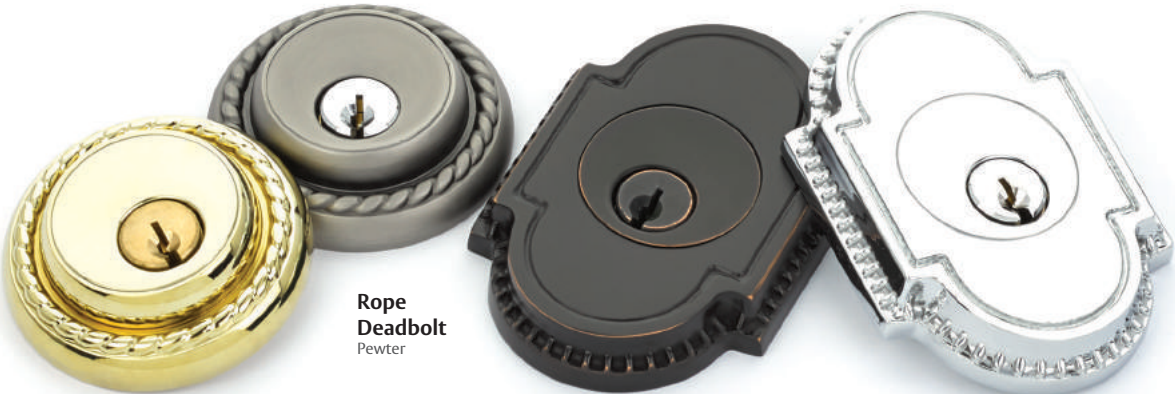

Deadbolts

Rope Deadbolt
Pewter

Rope Deadbolt
Polished Brass - Lifetime

Knoxville Deadbolt
Oil Rubbed Bronze

Knoxville Deadbolt
Polished Chrome