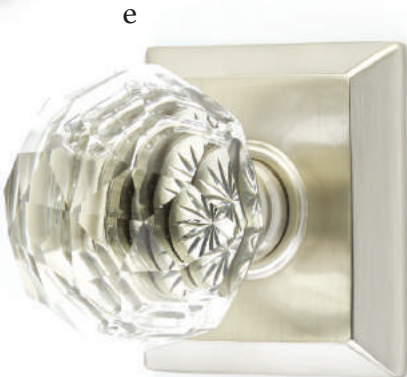

Timeless materials with intricate details offer a chic aesthetic.

- a. Bristol Knob**
with Regular Rosette Flat Black
- b. Hampton Knob**
with Oval Rosette Pewter

c

d

e

f

- c. Providence Crystal Knob**
with Regular Rosette
Polished Nickel - Lifetime
- d. Georgetown Knob**
with Regular Rosette
Oil Rubbed Bronze
- e. Diamond Crystal Knob**
with Quincy Rosette
Satin Nickel
- f. Old Town Clear Knob**
with #8 Rosette
Oil Rubbed Bronze
- g. Lowell Crystal Knob**
with Rope Rosette
French Antique
- h. Windsor Crystal Knob**
with Wilshire Rosette
Polished Brass - Lifetime
- i. Astoria Clear Knob**
with Rectangular Rosette
Oil Rubbed Bronze
- j. Ice White Porcelain Knob**
with Oval Rosette
Oil Rubbed Bronze