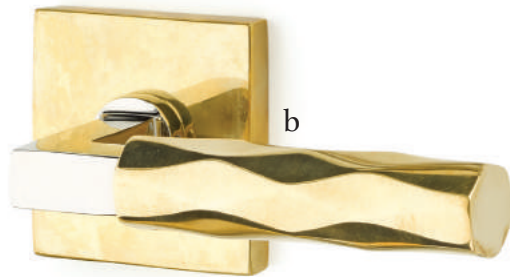

New level of customization. Choose your textured lever grip, stem design, and pair with any of our available rosettes options-- in any mix of finishes--for hundreds of unique combinations, made just for you and your home project.

- a. **T-Bar** Polished Nickel - Lifetime . **Hammered** Polished Nickel - Lifetime with **Square Rosette** Polished Nickel - Lifetime
- b. **L-Square** Polished Nickel - Lifetime . **Tribeca** Unlacquered Brass with **Square Rosette** Unlacquered Brass
- c. **L-Square** Satin Brass . **Tribeca** Satin Brass with **Urban Modern Rosette** Satin Brass
- d. **L-Square** Polished Chrome . **Faceted** Flat Black with **Square Rosette** Flat Black
- e. **T-Bar** Unlacquered Brass . **Faceted** Polished Chrome with **Disk Rosette** Flat Black
- f. **T-Bar** Flat Black . **Knurled** Satin Brass with **Urban Modern Rosette** Flat Black