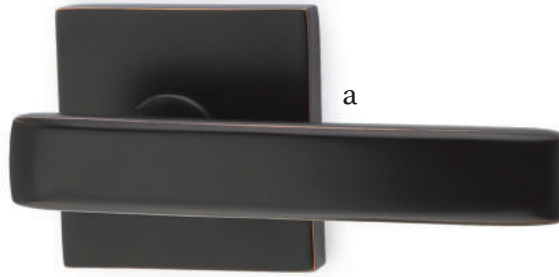

Passage & Privacy Leversets

With no predetermined combination of levers, rosettes and finishes, we let you define your own style.