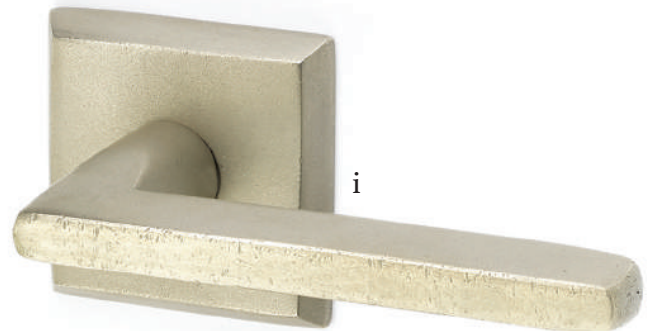

- **d. Durango Lever**
  with #1 Rosette Medium Bronze Patina
- **e. Teton Lever**
  with #6 Rosette Medium Bronze Patina
- **f. Aurora Lever**
  with #4 Rosette Flat Black Bronze Patina
- **g. Montrose Lever**
  with #3 Rosette Tumbled White Bronze
- **h. Yuma Lever**
  with #4 Rosette Medium Bronze Patina
- **i. Lariat Lever**
  with #6 Rosette Tumbled White Bronze
- **j. Cody Lever**
  with #2 Rosette Medium Bronze Patina