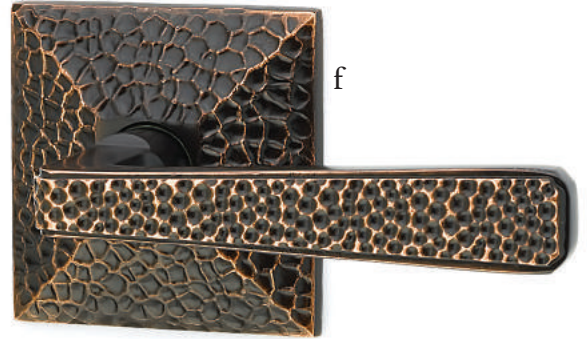

Styles that hearken back to the early 20th century with the look and feel of artisan craftsmanship.

a. Arts & Crafts Tubular Craftsman Mortise

Oil Rubbed Bronze

b. Arts & Crafts Full Length Tubular Craftsman Full Length Mortise

Satin Nickel

c. Interior Trim for Arts & Crafts with Hammered Lever

Satin Nickel

Arts & Crafts Deadbolt
Unlacquered Brass

Arts & Crafts Deadbolt
Oil Rubbed Bronze

Passage & Privacy Sets

d

e