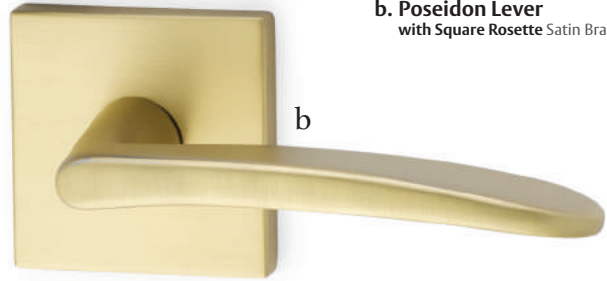

Top **Breslin Lever** with **Square Rosette** Satin Brass

Bottom **Dumont Lever** with **Modern Rectangular Rosette** Polished Chrome

Passage & Privacy Leversets

With no predetermined combination of levers, rosettes and finishes, we let you define your own style.

- a. Spencer Lever**
with Square Rosette Satin Nickel
- b. Myles Lever**
with Disk Rosette Flat Black
- c. Dumont Lever**
with Modern Rectangular Rosette Polished Chrome
- d. Aston Lever**
with Disk Rosette Satin Brass
- e. Freestone Lever**
with Urban Modern Rosette Satin Nickel
- f. Breslin Lever**
with Square Rosette Polished Nickel - Lifetime

Passage & Privacy Leversets

With no predetermined combination of levers, rosettes and finishes, we let you define your own style.

a. Geneva Lever
with Square Rosette Oil Rubbed Bronze

b. Poseidon Lever
with Square Rosette Satin Brass