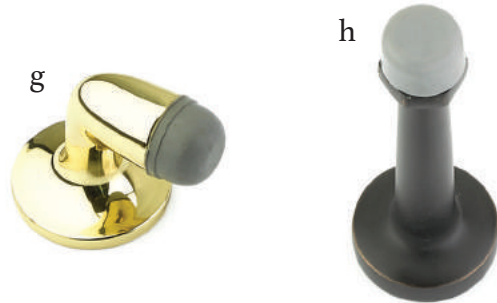

Window Utility Pulls

- g. **Window Utility Pull** Oil Rubbed Bronze
- h. **Window Utility Pull** Satin Nickel
- i. **Window Utility Pull** Polished Chrome

Surface Bolts

j. Sandcast Bronze 8" Surface Bolt
Medium Bronze

k. Solid Brass 12" Surface Bolt
Satin Brass

l. Solid Brass 18" Surface Bolt
Polished Nickel - Lifetime

m. Solid Brass 6" Surface Bolt
Oil Rubbed Bronze

n. Dutch Door Bolt
Satin Nickel

Door Accessories

- a. **Ball Catch with Strike** Satin Nickel
- b. **Roller Catch with Strike** French Antique
- c. **Concealed Screw Surface Bolt** Polished Chrome
- d. **Cylinder Floor Bumper** Oil Rubbed Bronze
- e. **Cylinder Floor Bumper with Dome Cap** Satin Nickel
- f. **Kickdown Door Holder** Satin Nickel
- g. **Floor Door Bumper** Polished Brass - Lifetime
- h. **Door Stop** Oil Rubbed Bronze
- i. **Goose Style Door Stop** Oil Rubbed Bronze

Door Accessories

- j. Security Door Guard** Polished Chrome
- k. Magnetic Door Stop & Holder** Oil Rubbed Bronze
- l. Half Dome Style Door Stop** Satin Nickel
- m. Extendable Baseboard Door Bumper** Satin Nickel
- n. Flush Bolt with Square Corners** Satin Nickel
- o. Pocket Door Lock Passage Function** Oil Rubbed Bronze
- p. Pocket Door Lock Privacy Function** Satin Nickel

a

Hinges

- a. Heavy Duty Square Barrel Solid Brass Hinge with Square Corners Satin Nickel
- b. Residential Duty Plated Steel Hinge with 5/8" Radius Corners Oil Rubbed Bronze
- c. Residential Duty Plated Steel Hinge with Square Corners Polished Brass
- d. Residential Duty Solid Brass Hinge with 5/8" Radius Corners Satin Nickel
- e. Heavy Duty Solid Brass Hinge with Square Corners Satin Brass
- f. Heavy Duty Ball Bearing Solid Brass Hinge with Square Corners French Antique
- g. Heavy Duty Ball Bearing Solid Brass Hinge with Square Corners Polished Nickel