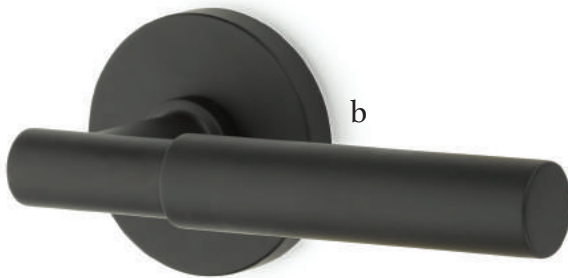

Top **Breslin Lever** with **Square Rosette** Satin Brass

Bottom **Dumont Lever** with **Modern Rectangular Rosette** Polished Chrome

Passage & Privacy Leversets

With no predetermined combination of levers, rosettes and finishes, we let you define your own style.