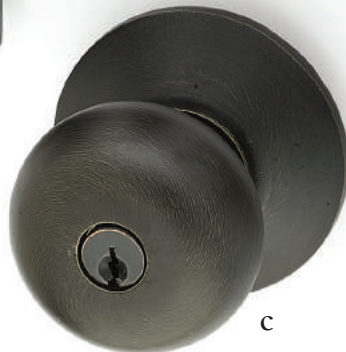

Ridgemont Deadbolt
Tumbled White Bronze

#4 Deadbolt
Flat Black Bronze Patina

Key-in-Knob/Lever Locksets

a

b

c

d

- a. **Winchester Key-in-Knob**
with #4 Rosette Flat Black Bronze Patina
- b. **Durango Key-in-Lever**
with #1 Rosette Medium Bronze Patina
- c. **Winchester Key-in-Knob**
with #2 Rosette Medium Bronze Patina
- d. **Durango Key-in-Lever**
with #3 Rosette Tumbled White Bronze

Stretto Narrow Trim Locksets

Modern trim styles cast in bronze to create a truly unique look.

Stretto Rectangular Non-Keyed
2" x 10" with Round Knob
Tumbled White Bronze

Stretto Rectangular Keyed
2" x 10" with Modern Square Crystal Knob
Medium Bronze Patina

Stretto Rectangular Privacy
1-1/2" x 11" with Teton Lever
Flat Black Bronze Patina

Sideplate Locksets

- a. Missoula Non-Keyed**
7-1/4" Overall with Round Knob
Flat Black Bronze Patina
- b. Missoula Keyed**
5-1/2" C-to-C with Yuma Lever
Tumbled White Bronze
- c. Rectangular Keyed**
5-1/2" C-to-C with Butte Knob
Medium Bronze Patina
- d. Rectangular Non-Keyed**
7" Overall with Bronze Egg Knob
Tumbled White Bronze