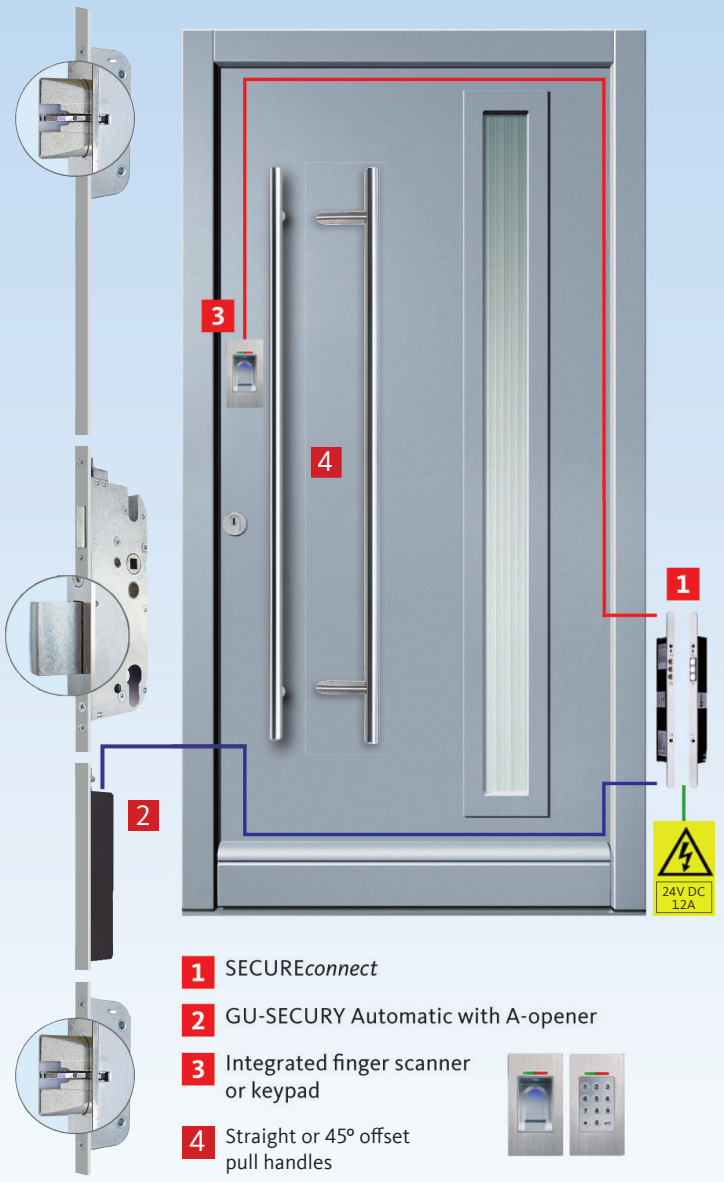

# The House Entrance Door Concept GU-SECURY Automatic Access Controlled

The GU house entrance door concept combines security and comfort

- ④ Convenient access with biometric fingerprint recognition or individual access code. Special emphasis has been placed on simple configuration of the system.
- ④ Reading directly via the finger scanner or the code keypad, the non-networked system can function without additional computer assistance.

# GU-SECURITY Automatic – European Profile Cylinder Operated Door Lock

## SIMPLY CLOSE THE DOOR

By simply closing the door the upper and lower latchbolts will instantly engage.

By turning the key from outside or the knob from inside it will engage the central deadbolt and block the top and bottom latchbolts to become a 3-deadbolts locking system.

### The Advantages

- ④ The top and bottom 3/4" (20mm) tempered steel latchbolts always engage behind the keepers upon closing the door:
  - give more security
  - give better weather sealing performance
  - help reduce door warpage
- ④ No lifting of the handle to engage locking points
- ④ Both latchbolts and central latch will be retracted by the motor-driven retraction of the A-opener
- ④ 3/4" (20mm) throw on deadbolt
- ④ 180 degree rotation of thumbturn or PZ-cylinder engages the deadbolt
- ④ Reversible latch
- ④ 16mm faceplate, surface treatment FerGUard
- ④ Available in 50 and 65mm backsets for 6' 8" and 8' doors. Extension with additional lock point is available for doors taller than 8'