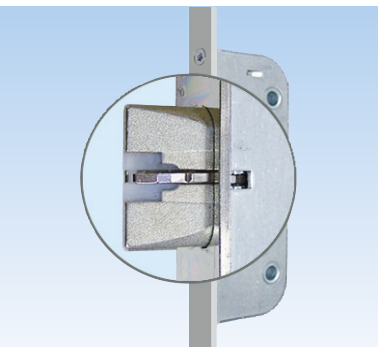

# The House Entrance Door Concept GU-SECURY Automatic Access Controlled

The GU house entrance door concept combines security and comfort

- ④ Convenient access with biometric fingerprint recognition or individual access code. Special emphasis has been placed on simple configuration of the system.
- ④ Reading directly via the finger scanner or the code keypad, the non-networked system can function without additional computer assistance.

# GU-SECURITY Automatic – European Profile Cylinder Operated Door Lock

## SIMPLY CLOSE THE DOOR

By simply closing the door the upper and lower latchbolts will instantly engage.

By turning the key from outside or the knob from inside it will engage the central deadbolt and block the top and bottom latchbolts to become a 3-deadbolts locking system.

### The Advantages

- ④ The top and bottom 3/4" (20mm) tempered steel latchbolts always engage behind the keepers upon closing the door:
  - give more security
  - give better weather sealing performance
  - help reduce door warpage
- ④ No lifting of the handle to engage locking points
- ④ Both latchbolts and central latch will be retracted by the motor-driven retraction of the A-opener
- ④ 3/4" (20mm) throw on deadbolt
- ④ 180 degree rotation of thumbturn or PZ-cylinder engages the deadbolt
- ④ Reversible latch
- ④ 16mm faceplate, surface treatment FerGUard
- ④ Available in 50 and 65mm backsets for 6' 8" and 8' doors. Extension with additional lock point is available for doors taller than 8'