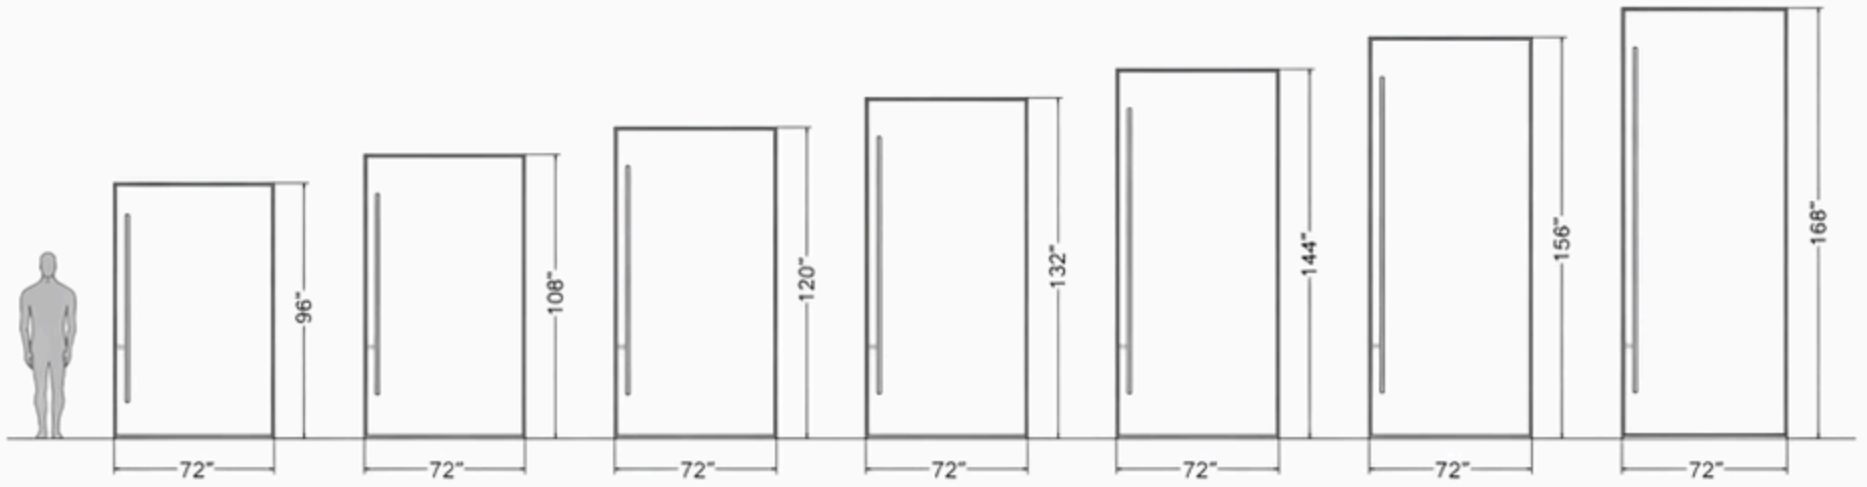

CUSTOMIZATION

At Synergy Windows and Doors, our pivot doors come in a range of heights, demonstrating our versatility and dedication to customization. These line drawings highlight our ability to tailor each door to meet unique design preferences and functional requirements, ensuring every project benefits from our innovative engineering and exceptional craftsmanship.