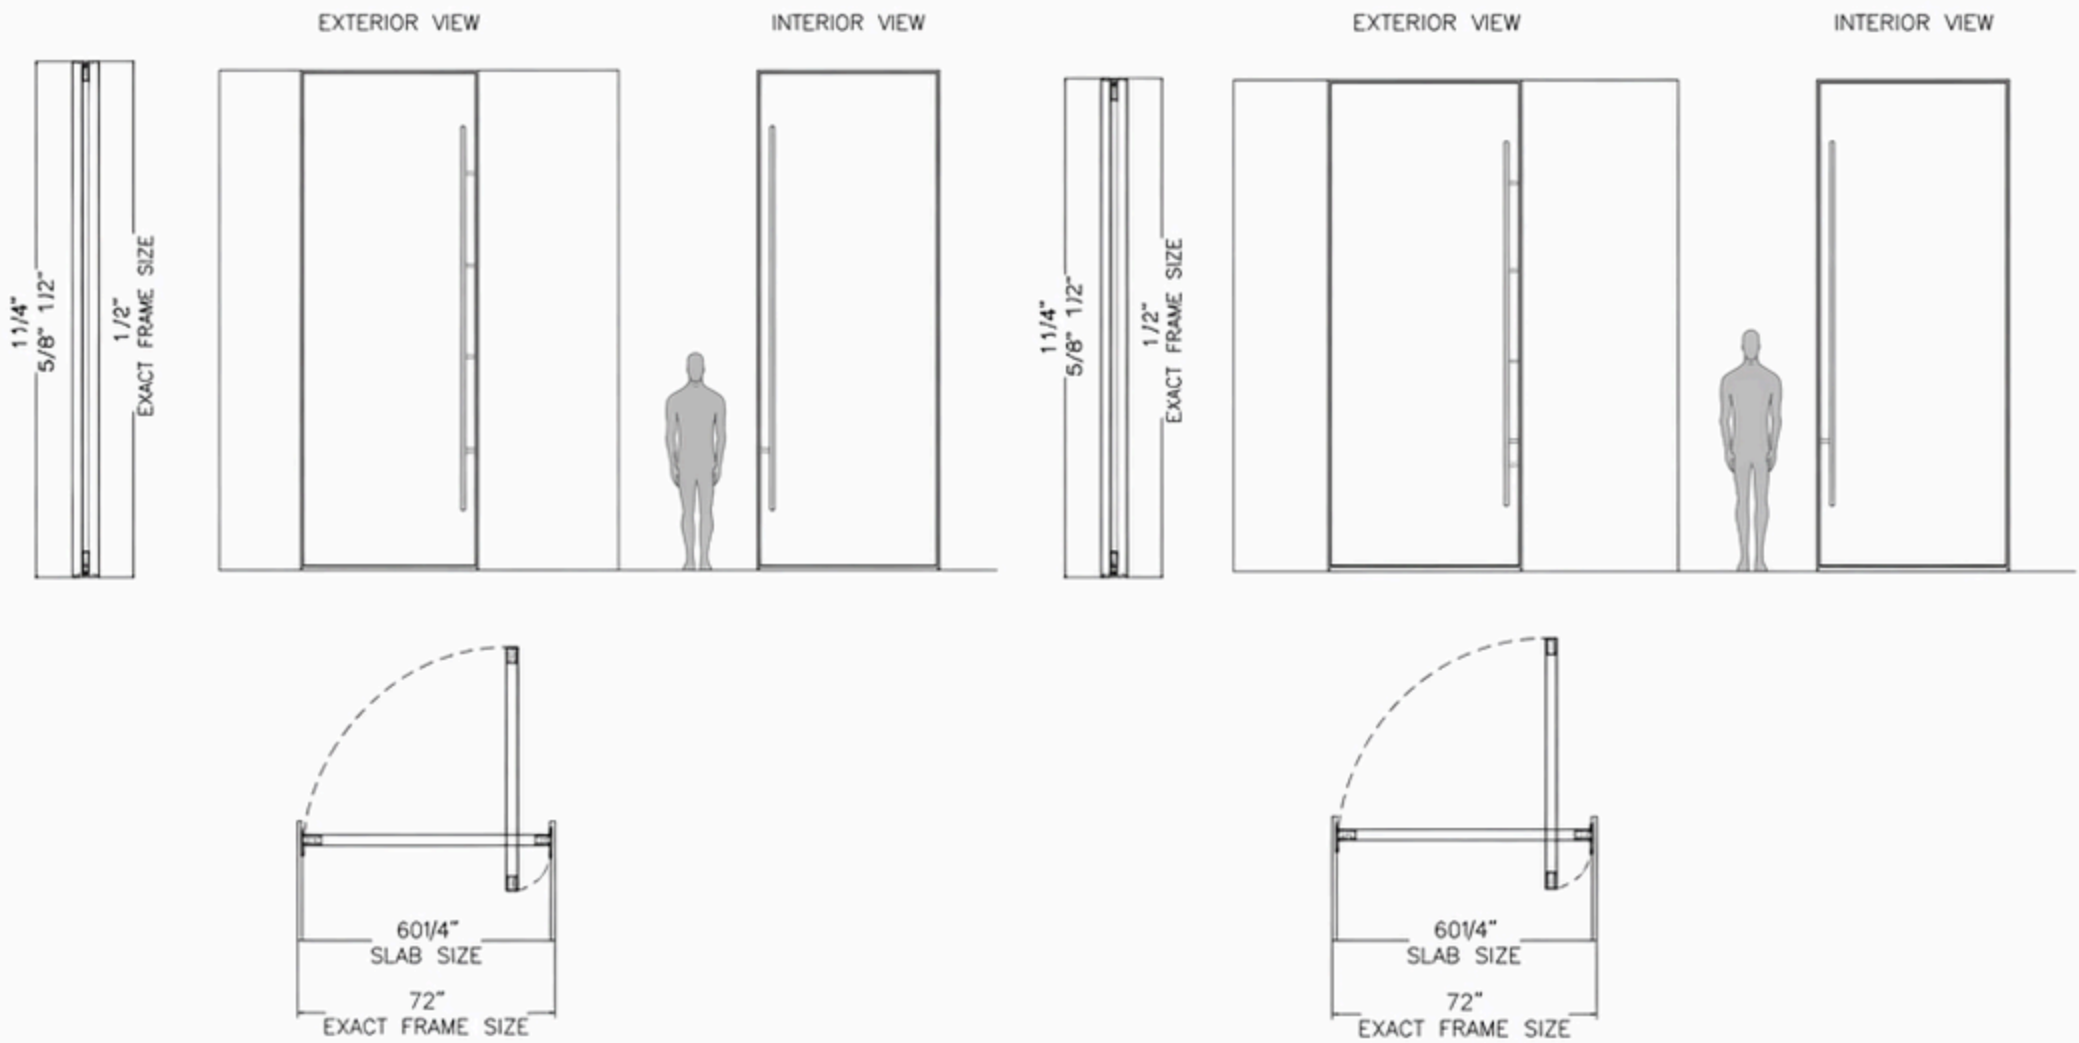

PIVOT DOORS

MODERNIZATION

INNOVATION

CUSTOMIZATION

SYNERGY WINDOWS & DOORS

PIVOT DOORS

Experience innovation with Synergy Windows & Doors' pivot doors. A modern, sleek design allows for larger, more dramatic entrances while maximizing natural light. Customizable in various materials and finishes, pivot doors blend aesthetics and functionality, transforming your space into a contemporary masterpiece.

THE FUTURE

Pivot doors rotate on a vertical axis, offering a modern and stylish alternative to traditional doors. Their unique design makes a bold statement and enhances the aesthetic of your entire home. Perfect for creating a seamless flow between spaces, pivot doors combine functionality with contemporary elegance.